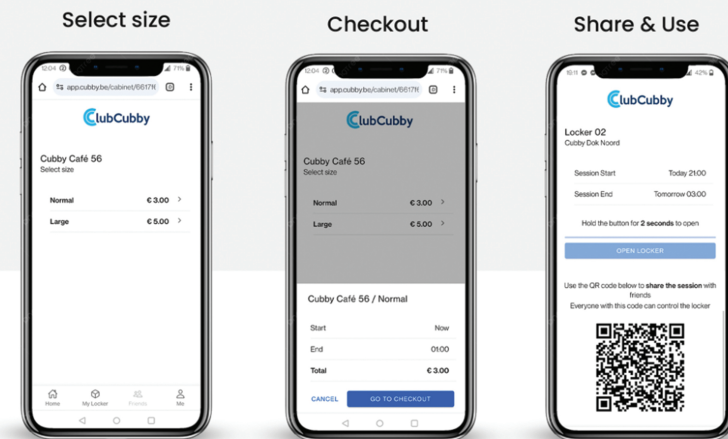

Smart locker user guideline