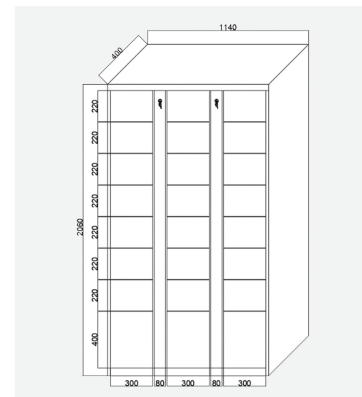

Sub module type 1