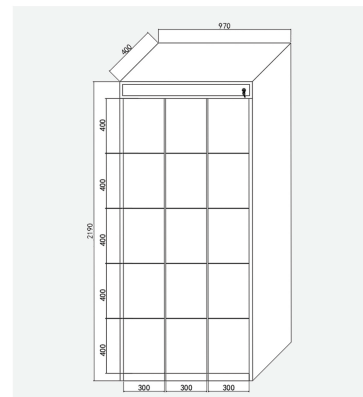

Sub module backpack