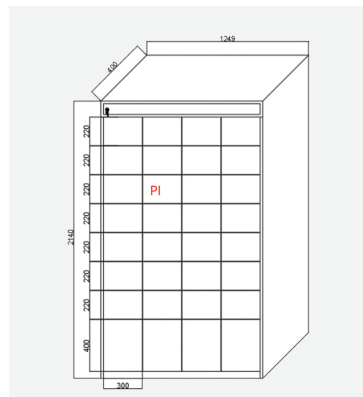

Main module type 2 extra with backpacks