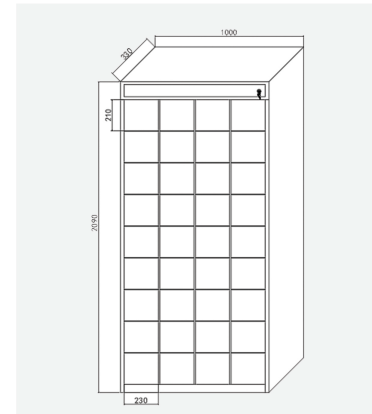

Smart locker user guideline

Need a specific size?

We can customize to fit your needs.

[Contact us for details](#)

Main module type 1

ClubCubby Render

Sub module type 2

Sub module Type 2 extra