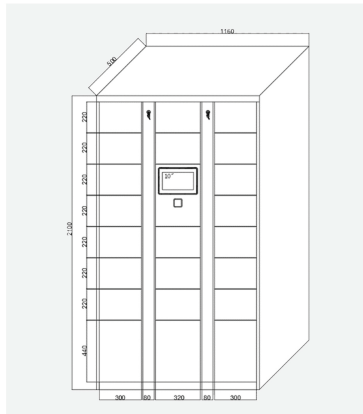

Smart locker user guideline

Need a specific size?

We can customize to fit your needs.

[Contact us for details](#)

Main module type 1

ClubCubby Render

Sub module type 2

Sub module Type 2 extra