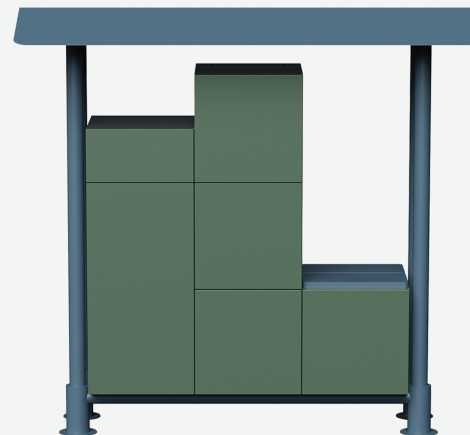

UrbanCubby