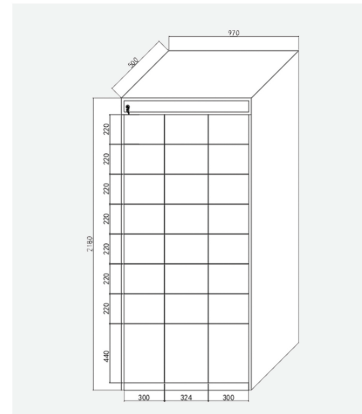

Smart locker user guideline

Need a specific size?

We can customize to fit your needs.

[Contact us for details](#)

Main module type 1

ClubCubby Render

Sub module type 2

Sub module Type 2 extra